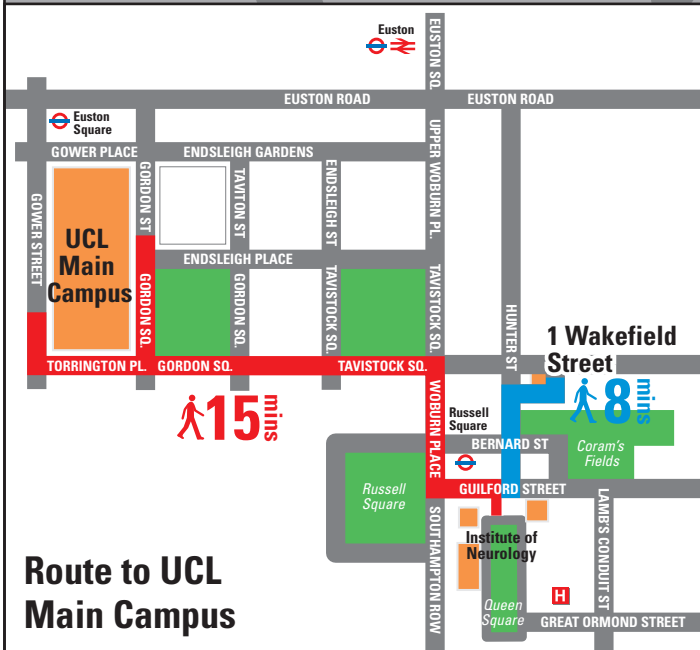

# Institute of Neurology

-  Library
-  Cycle parking
-  Underground station
-  Railway station
-  One-way street
-  Walking time

WLT - Wolfson Lecture Theatre  
 GLT - Gilliat Lecture Theatre  
 33LT - Basement Lecture Theatre, 33 Queen Sq.  
 FIL - Leopold Muller Functional Imaging Lab.